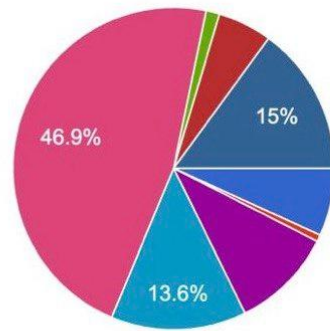

## University

147 responses

- Politechnika Wroclawska
- Charokopeio Panepistimio
- Tallinna Tehnikaülikool
- Ivan Franko National University Of Lviv
- Kryvorizkyj Nationalnyj Universytet
- Kharkiv National University Of Radio...
- Khmel'nitsky National University
- Sokhumi State University

▲ 1/2 ▼